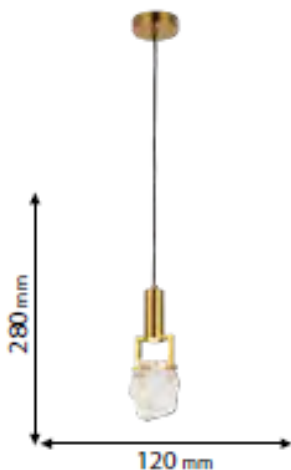

EL[®]MARK

The Brand of Electricity

BRILLIANCE

GENERAL INFORMATION »

- ∴ Input Voltage: 220-240VAC
- ∴ Lamp holder: GU10
- ∴ Material: Iron + Glass
- ∴ Color of the body: Cooper
- ∴ Lamps: Not Included, max 40W on the lamp holder
- ∴ IP Rate: IP20

- ∴ General illumination
- ∴ Domestic applications
- ∴ Home interior

PRODUCT DETAILS »

Catalogue number	Description	Colour	Max (W)	Lampholder
955BRILLIANCE1	Pendant	Cooper	40W	GU10

DIMENSIONS »

Catalogue number	Diameter (mm)	Height (mm)
955BRILLIANCE1	120	280